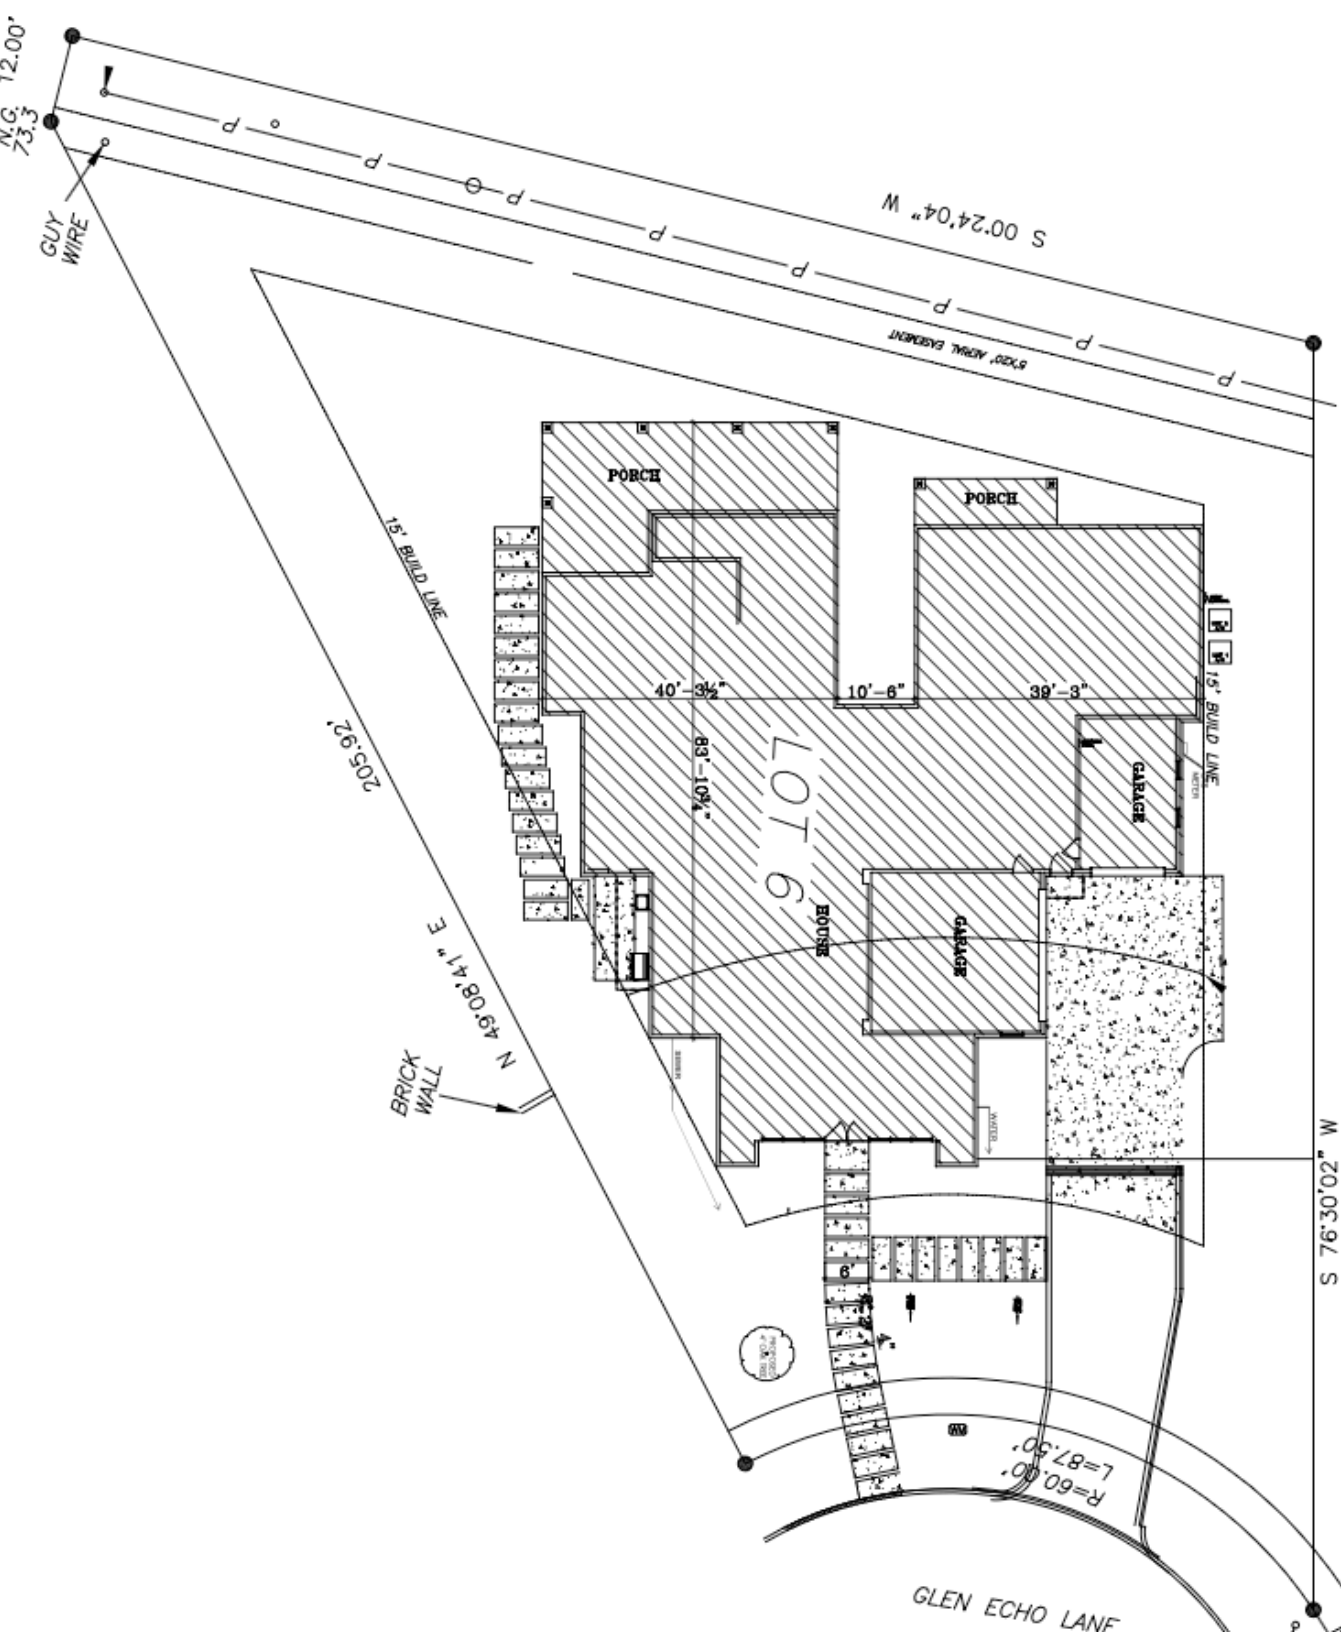

710 GLEN ECHO LN
HEDWIG VILLAGE

MARTINI & Co.
REAL ESTATE ADVISORS

Floor Plans

First Floor

6 Bed | 6 Bath | 6,198 sqft

Floor Plans

Second Floor

6 Bed | 6 Bath | 6,198 sqft

Site Plan

Pool shown as optional and not included in base price

KITCHEN SELECTIONS

Brizo Tuhlam
Kitchen Faucet

Kohler Carin
33-1/2" Undercount
Single Bowl Kitchen
Sink

Wolf 24" Transitional
Drawer Microwave

PRIMARY SELECTIONS

Kohler Castia by Ogee
Bathroom Sink Faucet

Kohler Ceric 65" Free
Standing Acrylic
Soaking Tub with
Center Drain

Kohler Honestly
Pressure Balanced
Shower System

Kohler Caxton
Rectangle 20-1/4"
Undermount
Bathroom Sink