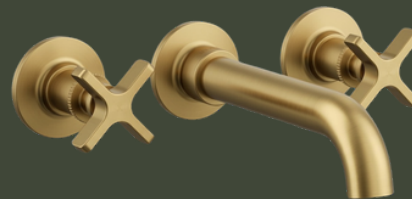

PRIMARY SELECTIONS

Kohler Castia by Ogee
Bathroom Sink Faucet

Kohler Ceric 65" Free
Standing Acrylic
Soaking Tub with
Center Drain

Kohler Honestly
Pressure Balanced
Shower System

Kohler Caxton
Rectangle 20-1/4"
Undermount
Bathroom Sink

Kohler Castia by
Studio McGee Wall
Mount Bath Faucet

Kohler Kingston Comfort
Height Complete Solution
Elongated Toilet

SECONDARY SELECTIONS

Kohler Tempered
Widespread Bathroom
Faucet

Kohler Honesty Rite
Temp Shower

Kohler Honesty Rite
Temp Bath and
Shower

Kohler Caxton
Rectangle 20-1/4"
Undermount
Bathroom Sink

Kohler Kingston
Comfort Height
Elongated Toilet

TILE AND FLOORING SELECTIONS

Polished Carrara
Marble Primary
Bathroom Floor and
Shower Walls