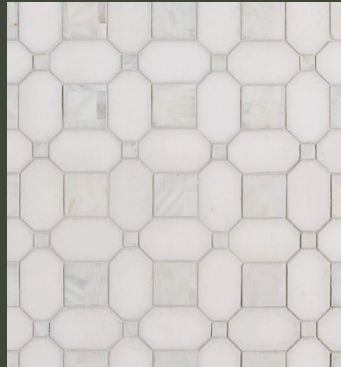

Kohler Castia by
Studio McGee Wall
Mount Bath Faucet

Kohler Kingston Comfort
Height Complete Solution
Elongated Toilet

SECONDARY SELECTIONS

Kohler Tempered
Widespread Bathroom
Faucet

Kohler Honesty Rite
Temp Shower

Kohler Honesty Rite
Temp Bath and
Shower

Kohler Caxton
Rectangle 20-1/4"
Undermount
Bathroom Sink

Kohler Kingston
Comfort Height
Elongated Toilet

TILE AND FLOORING SELECTIONS

Polished Carrara
Marble Primary
Bathroom Floor and
Shower Walls

Thassos/Mother of
Pearl II Basket Weave
Marble Mosaic
Primary Shower Floor

Portmore White Glossy
Ceramic Subway Tile
Secondary Shower Walls

Coastal Ivory Honed
Marble Diamond
Mosaic Shower Floor

Kendridge Ribbon
Maple Brown Fluted
Porcelain Tile
Secondary Shower
Accent Tile/Niche